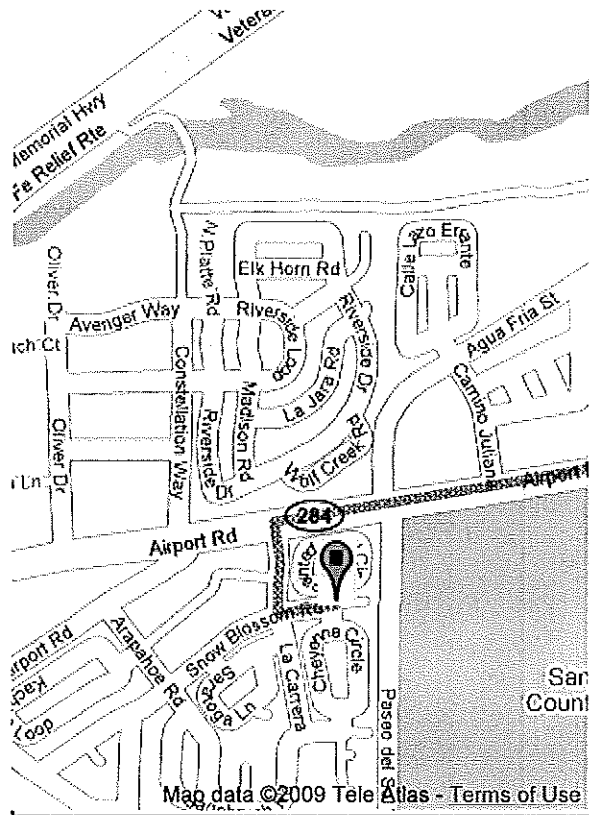

Maps

Start Address:

End Address:

[Print](#)

CALVARY SANTA FE
2520 CAMINO ENTRADA
SANTA FE, NM 87507
Phone: 505-988-3291

Ramirez, Gabriel/Regina
7509 Snow Blossom Road
Santa Fe, NM 87507-8427
Phone: 984-8803

Add your notes here

[Map Directions](#)

[Hide Map](#)

2520 Camino Entrada, Santa Fe, NM 87507

2.7 mi (about 7 mins)

1. Head **southwest** on **Camino Entrada** toward **Center Dr** 151 ft
2. Turn **right** at **Center Dr** 0.3 mi
3. Turn **left** at **Airport Rd/NM-284** 2.2 mi
4. Turn **left** at **La Carrera** 0.1 mi
5. Turn **left** at **Snow Blossom Rd** 367 ft
  Destination will be on the left

7509 Snow Blossom Rd, Santa Fe, NM 87507

Map data ©2009 Tele Atlas

[Reverse Directions](#)

© 2007 Intuit Inc. All rights reserved. [Privacy](#)